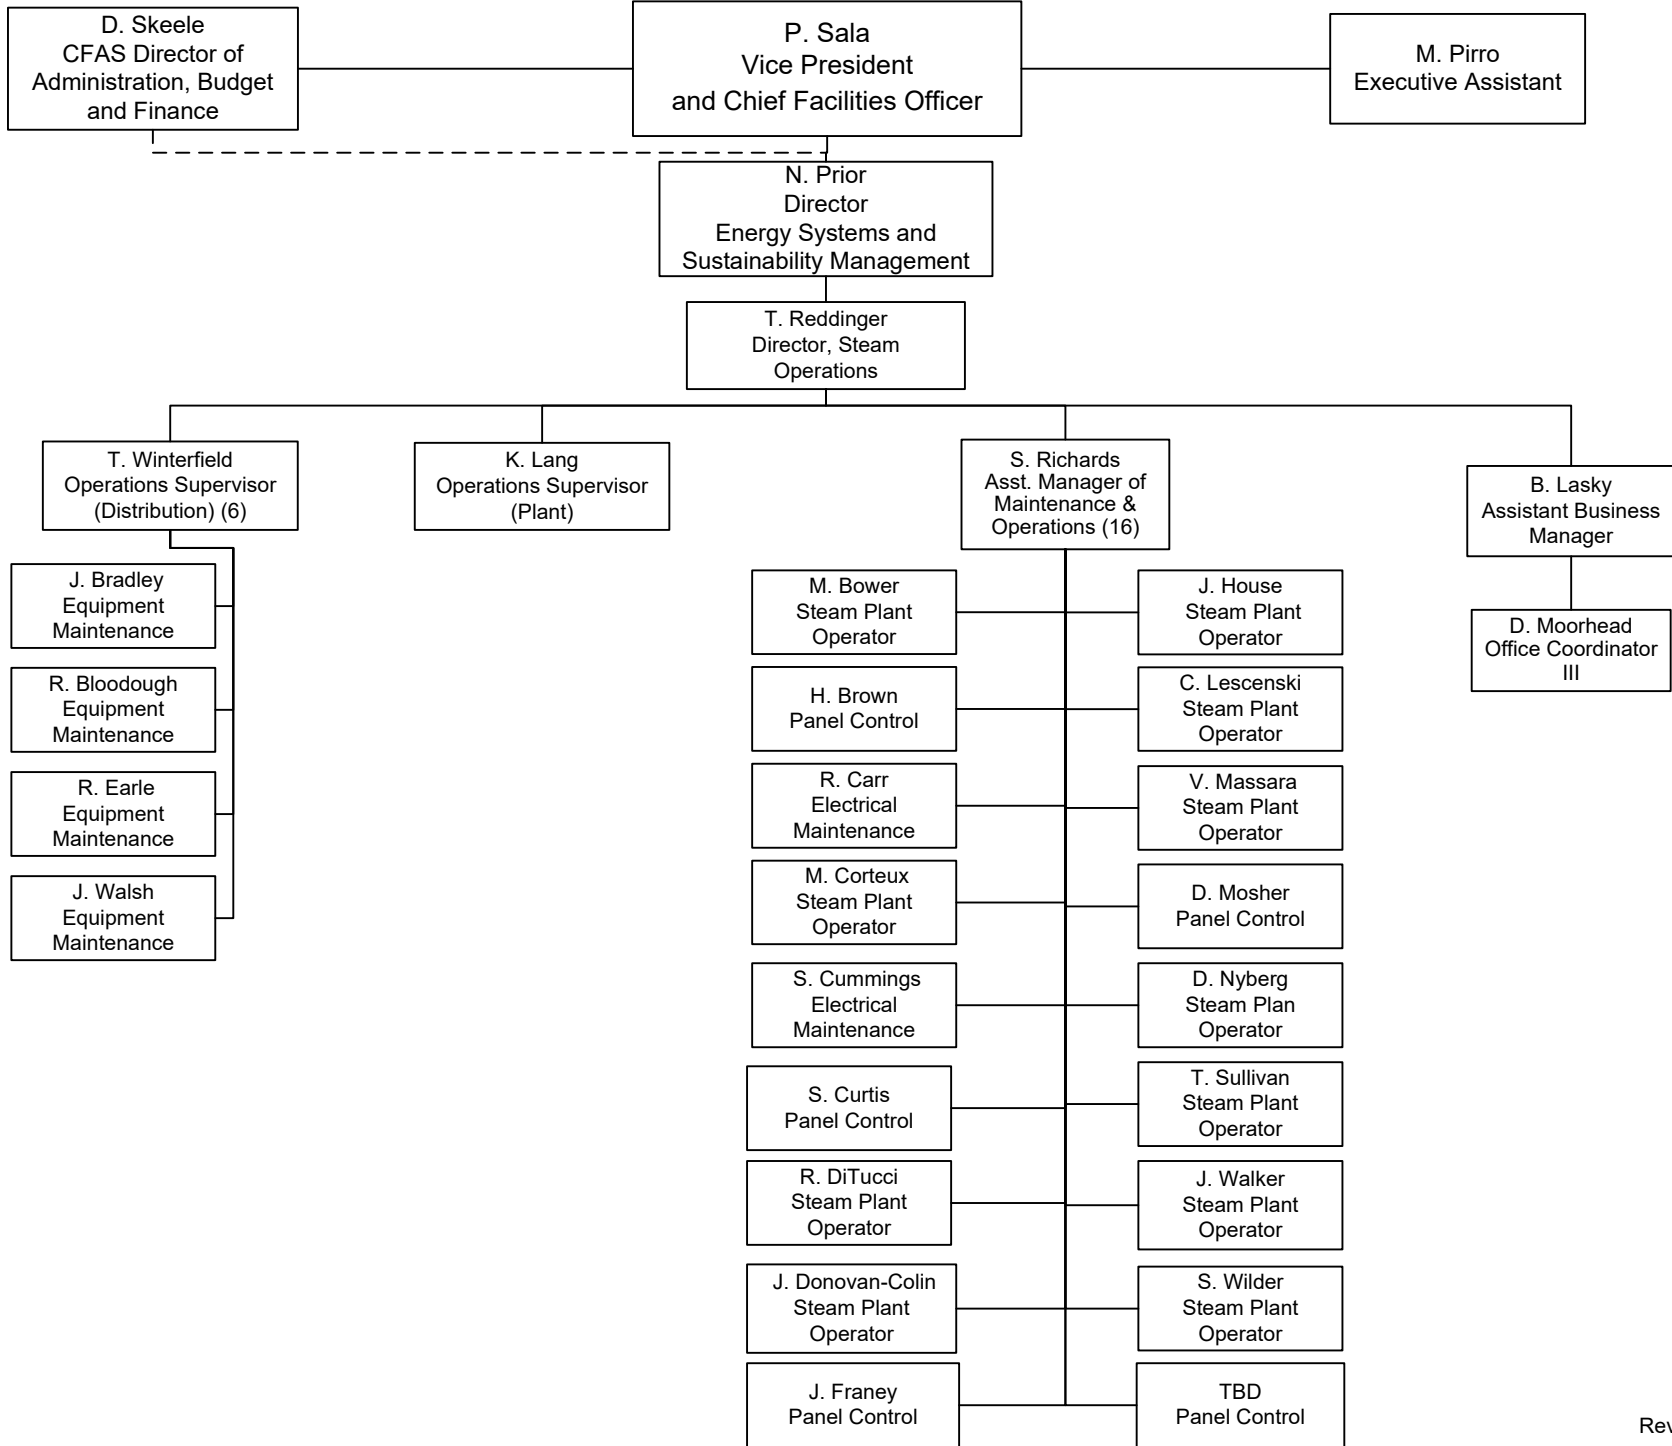

SYRACUSE UNIVERSITY

Campus Facilities Administration & Services

Energy Systems and Sustainability Management

SYRACUSE UNIVERSITY

Campus Facilities Administration & Services

Steam Station/Chilled Water Plant

SYRACUSE UNIVERSITY
Campus Facilities Administration & Services
Energy Systems and Sustainability Management