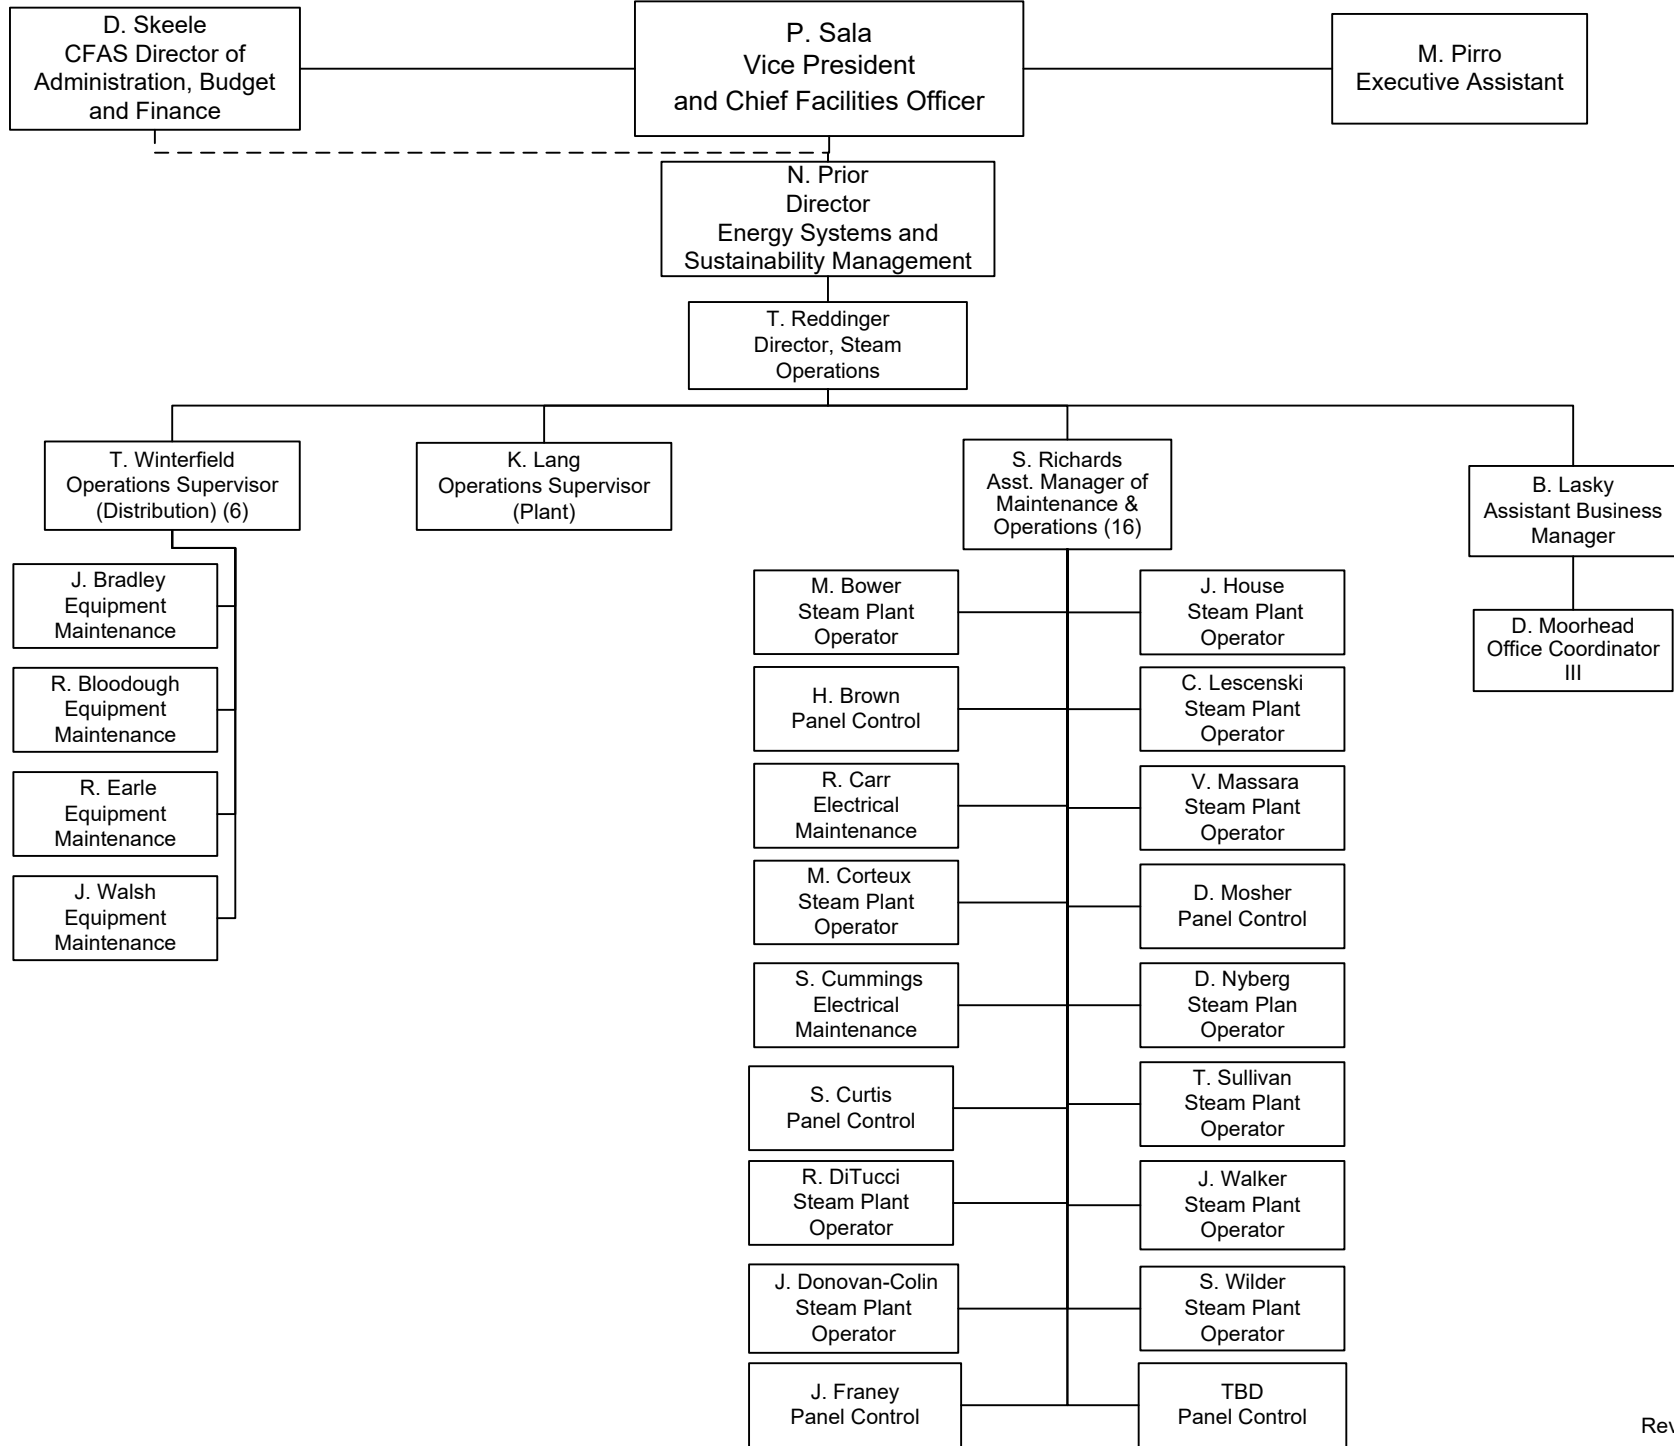

SYRACUSE UNIVERSITY

Campus Facilities Administration & Services

Energy Systems and Sustainability Management

SYRACUSE UNIVERSITY

Campus Facilities Administration & Services

Steam Station/Chilled Water Plant

SYRACUSE UNIVERSITY
Campus Facilities Administration & Services
Energy Systems and Sustainability Management