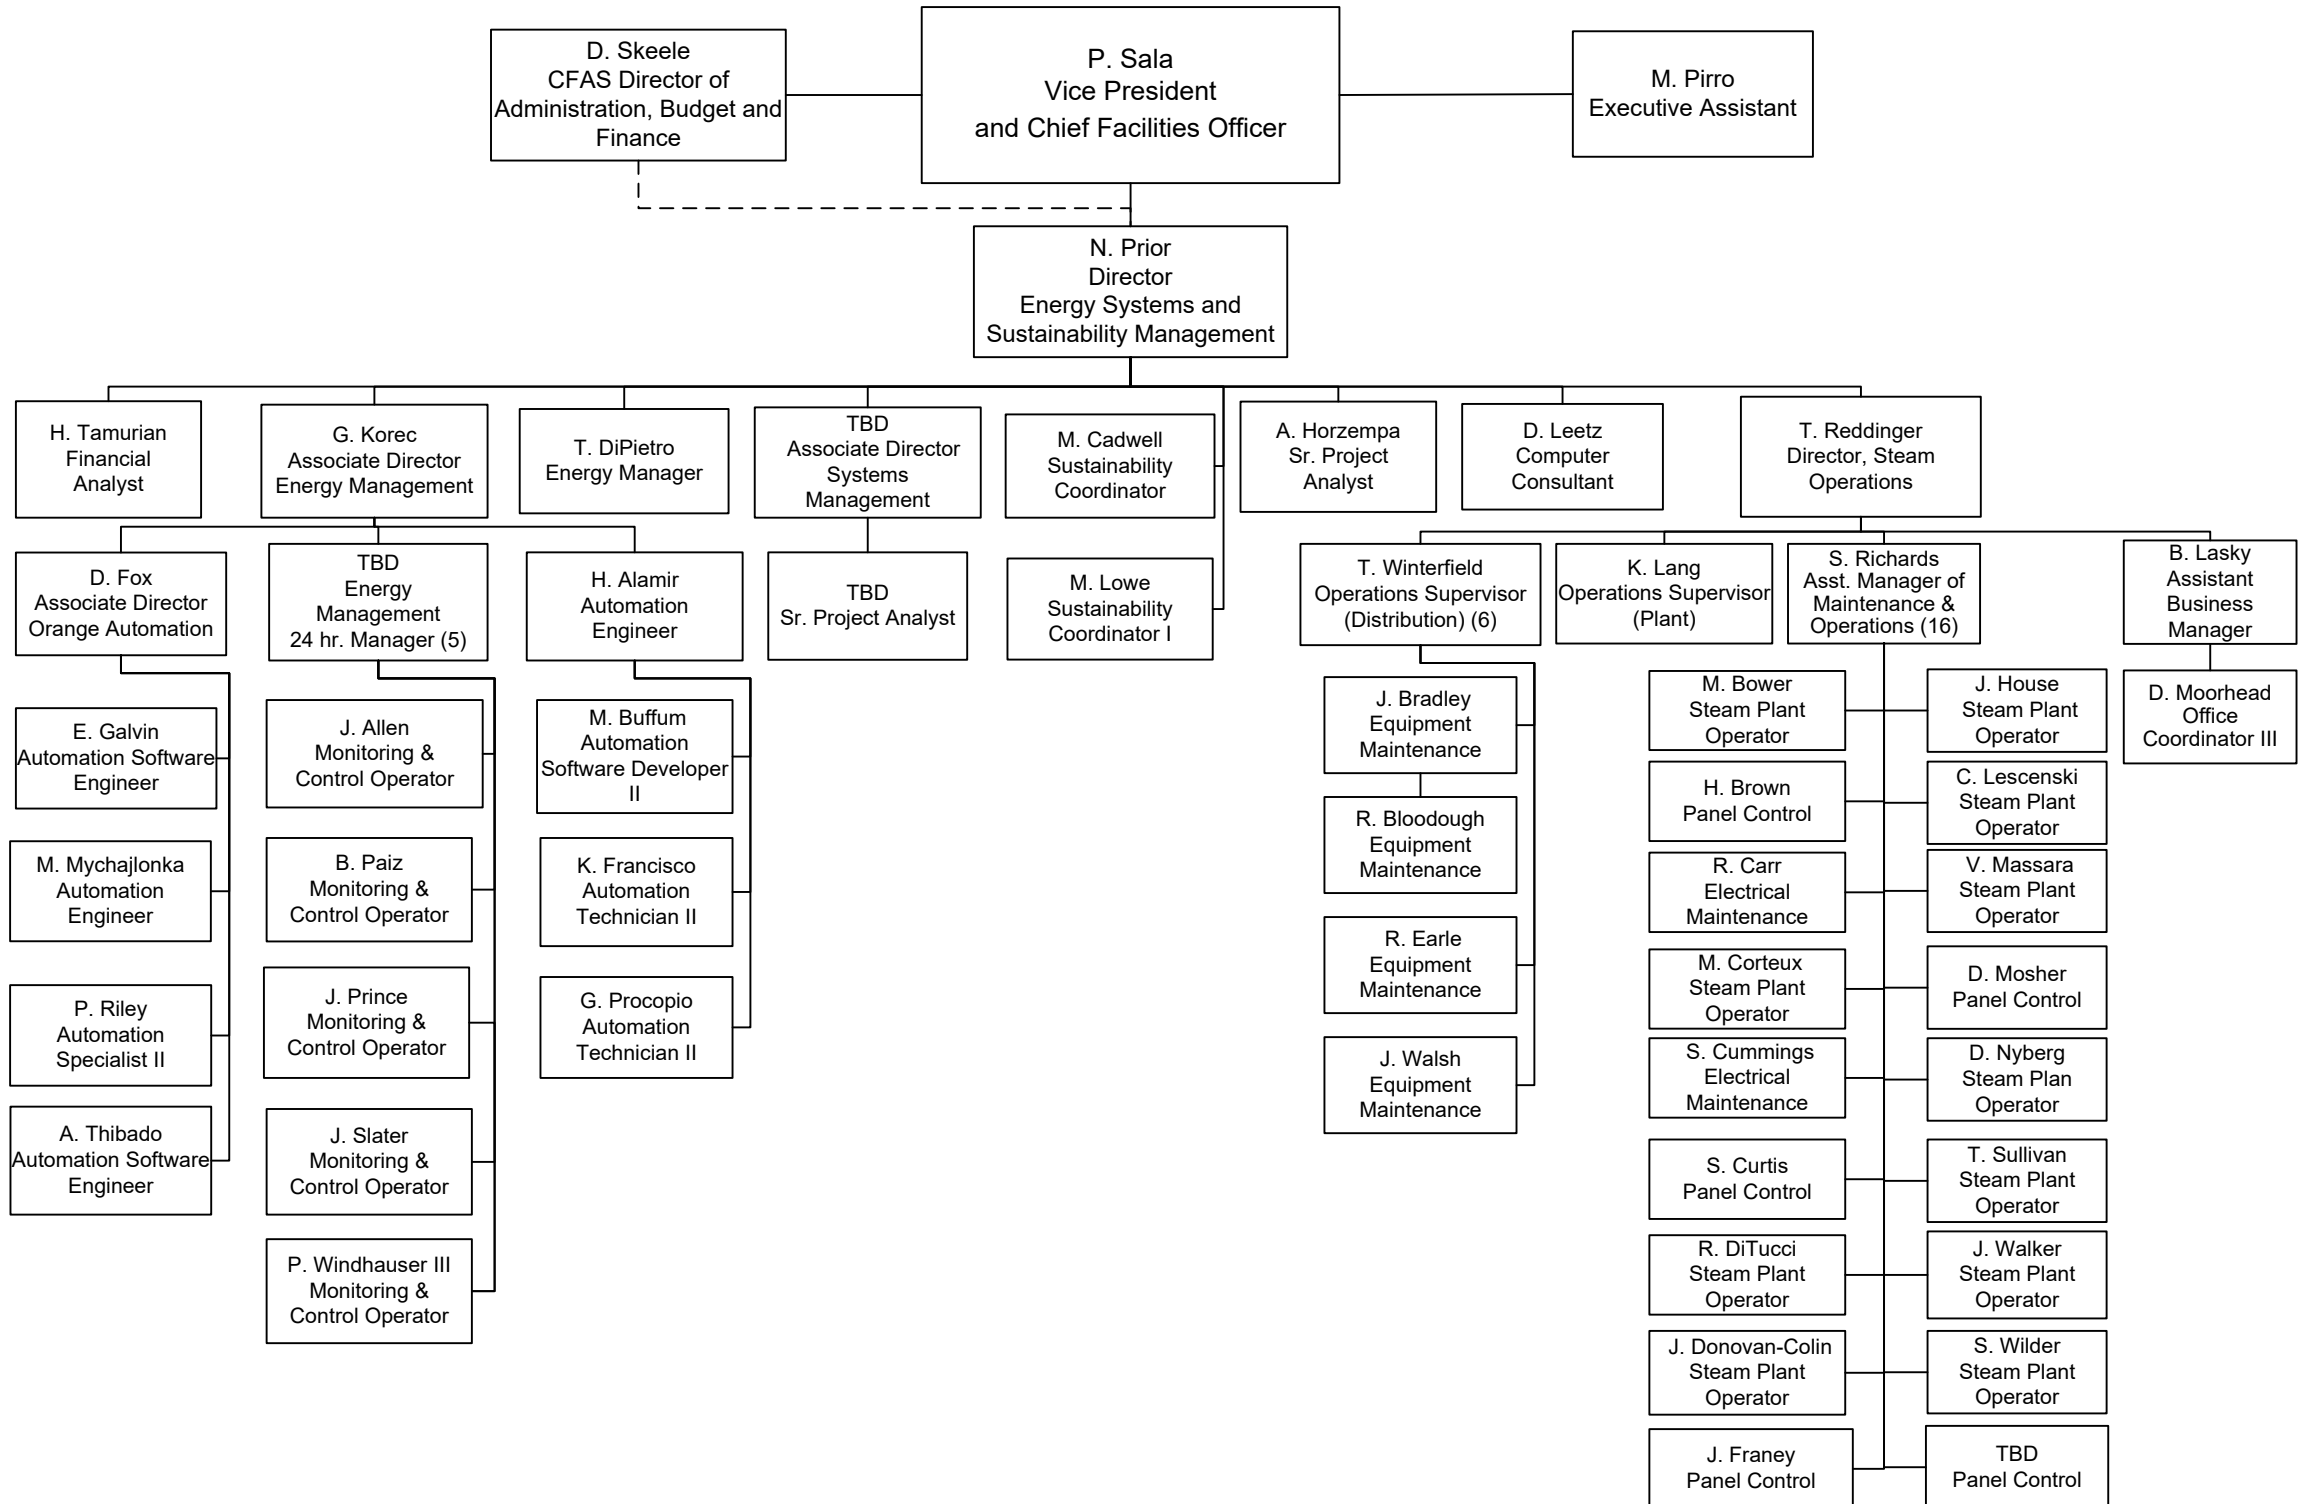

SYRACUSE UNIVERSITY

Campus Facilities Administration & Services

Energy Systems and Sustainability Management

SYRACUSE UNIVERSITY

Campus Facilities Administration & Services

Steam Station/Chilled Water Plant

SYRACUSE UNIVERSITY
Campus Facilities Administration & Services
Energy Systems and Sustainability Management